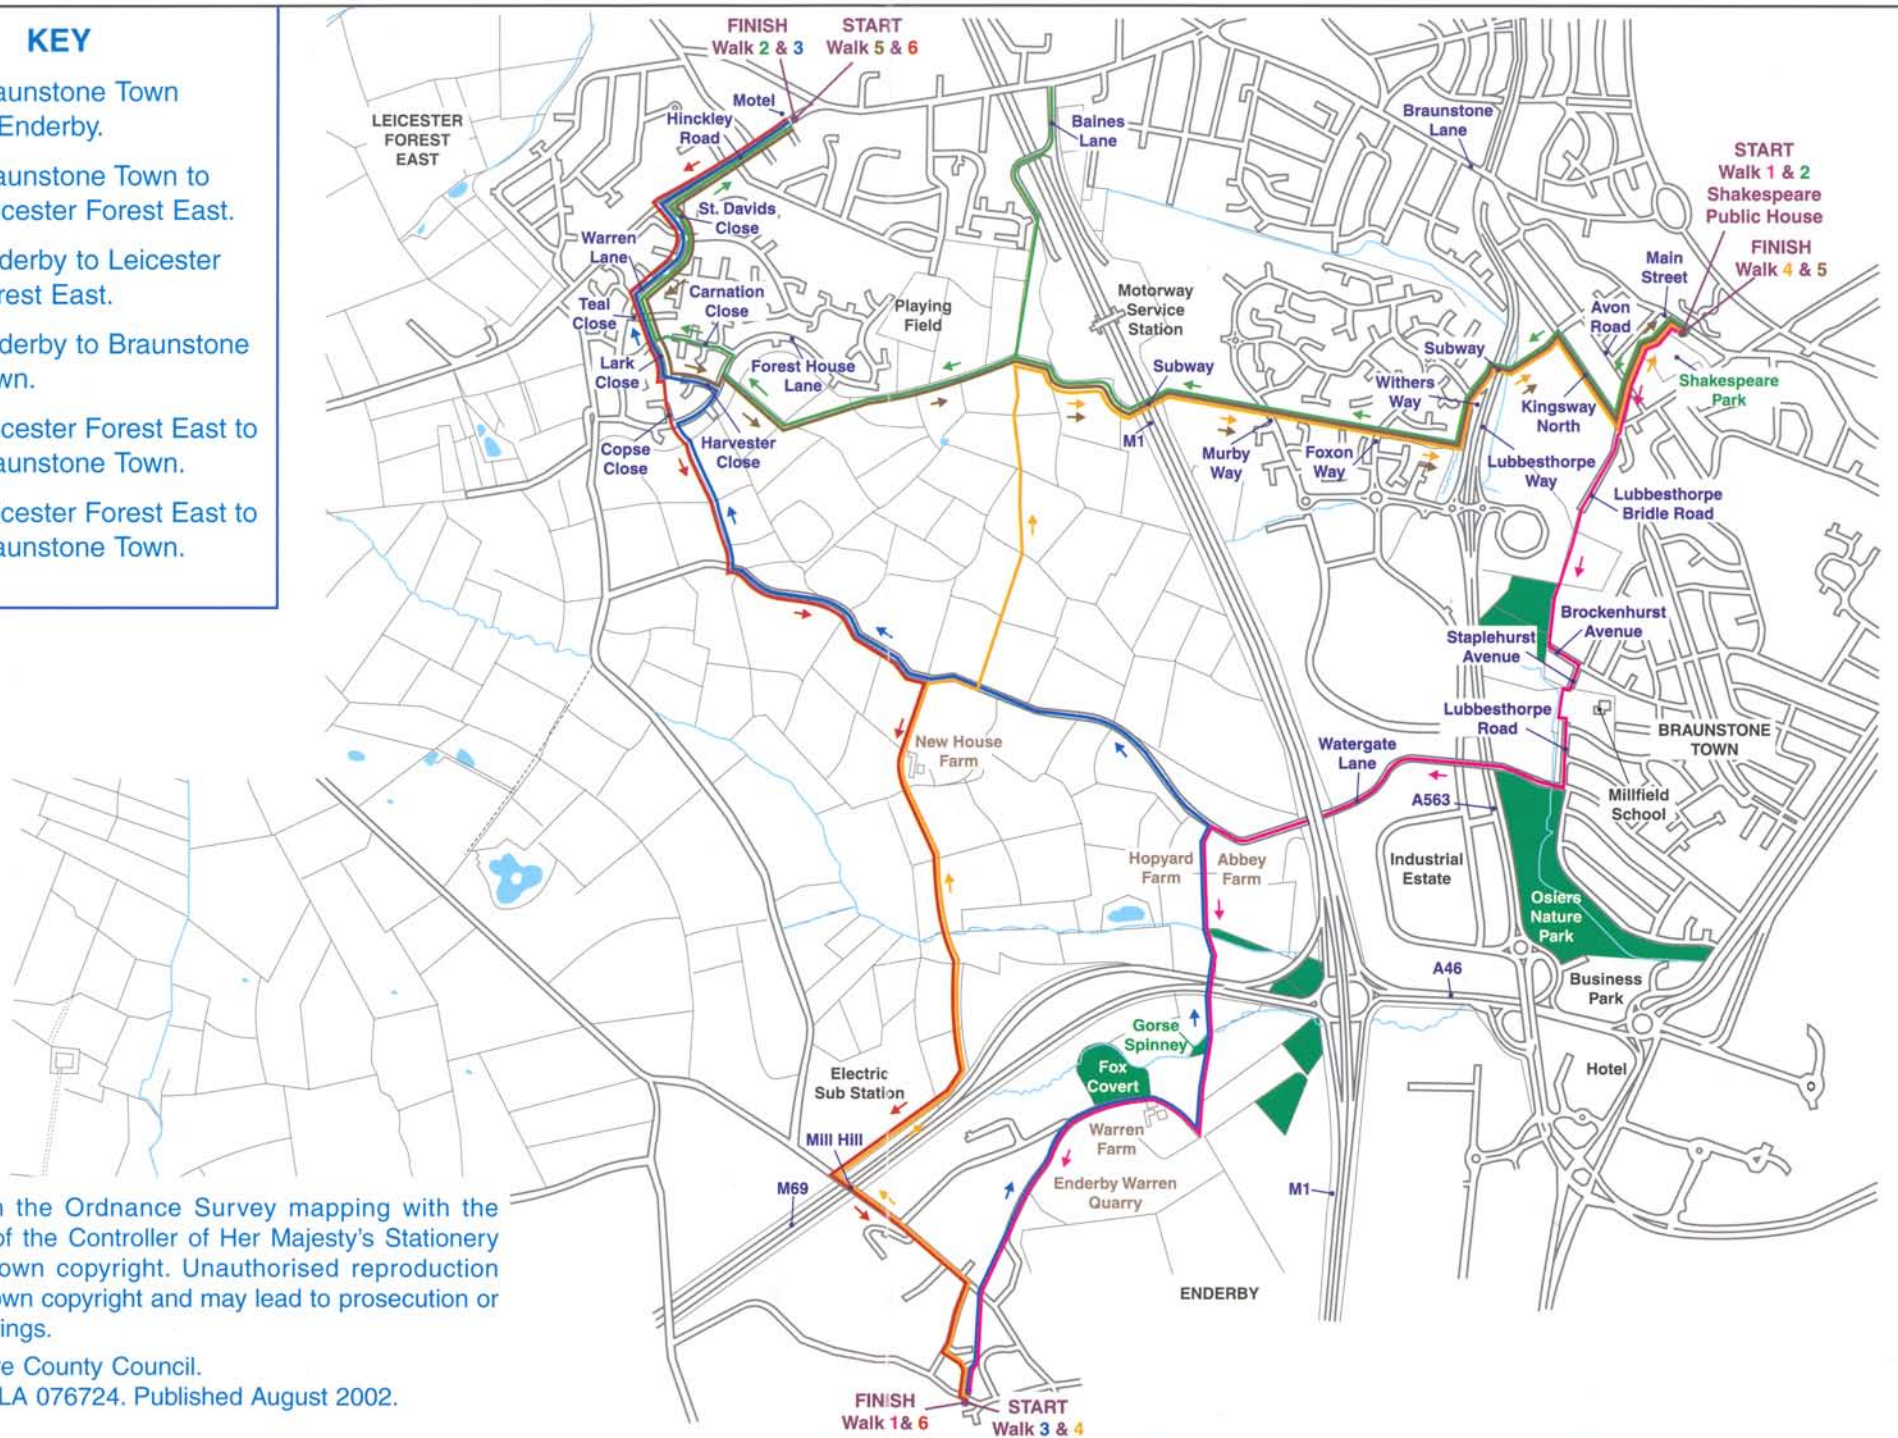

## KEY

- Walk 1 - Braunstone Town to Enderby.
- Walk 2 - Braunstone Town to Leicester Forest East.
- Walk 3 - Enderby to Leicester Forest East.
- Walk 4 - Enderby to Braunstone Town.
- Walk 5 - Leicester Forest East to Braunstone Town.
- Walk 6 - Leicester Forest East to Braunstone Town.

Based upon the Ordnance Survey mapping with the permission of the Controller of Her Majesty's Stationery Office © Crown copyright. Unauthorised reproduction infringes Crown copyright and may lead to prosecution or civil proceedings.